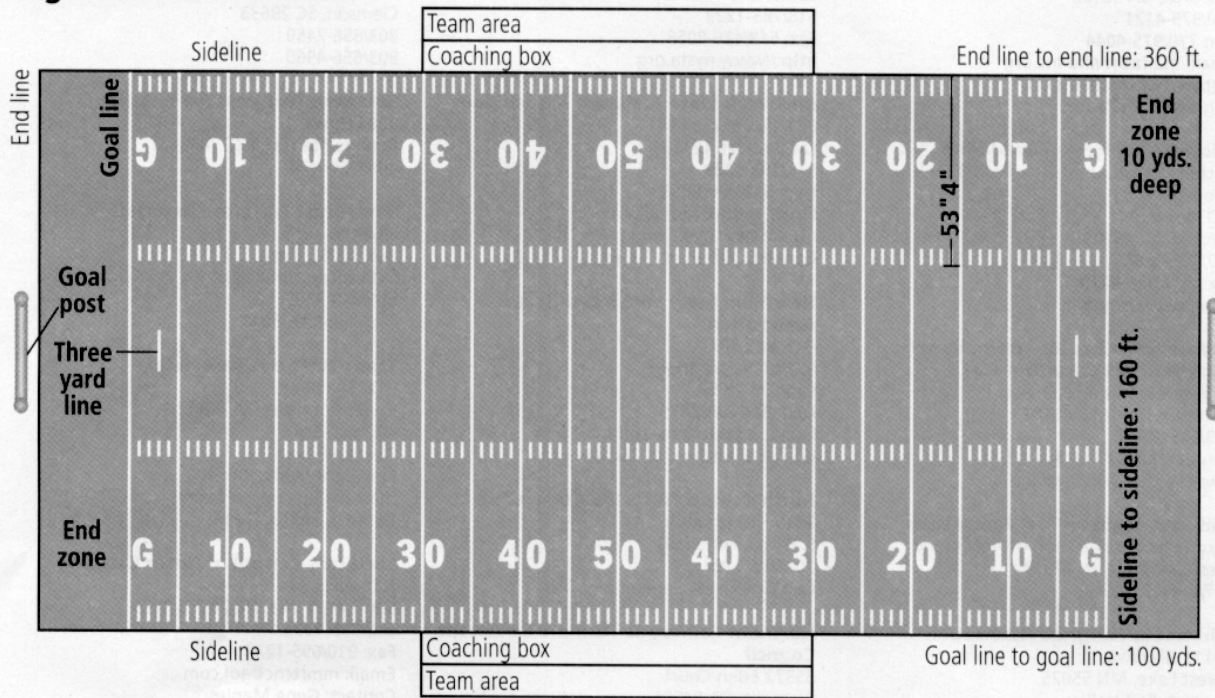

## High School Football

**Goal Posts:**  
**Width:** 23'4" (High school)  
 18'6" (College)  
**Uprights:** 20' high  
**Base:** 10' high

## College Football